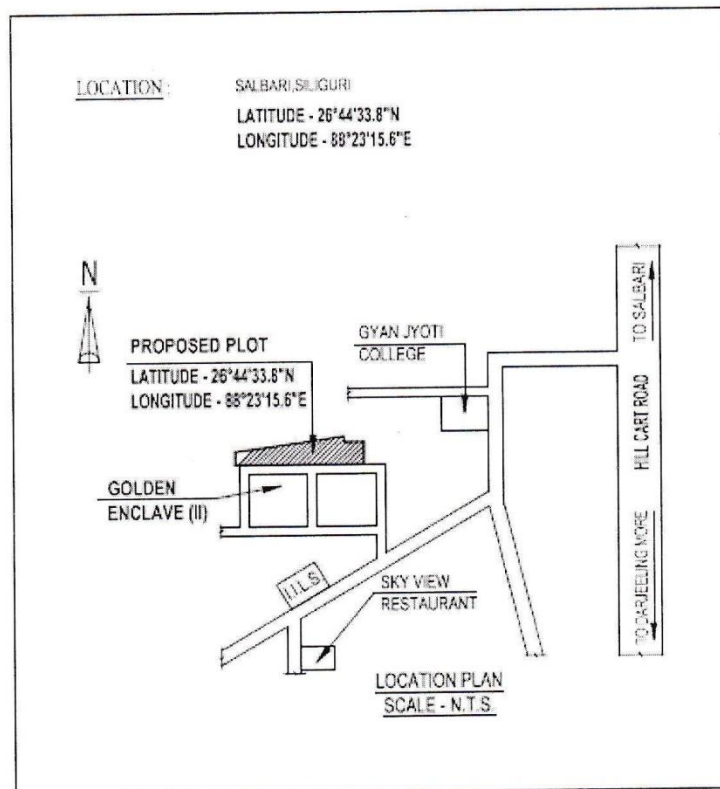

Location details of the project, with clear demarcation of land dedicated for the project development along with its boundaries including the latitude and longitude of end – points of the project

Site Address: Near Indian Institute of Legal Studies (Law College),  
Complex of Golden Enclave Phase –II, Dagapur, Siliguri,  
Dist - Darjeeling